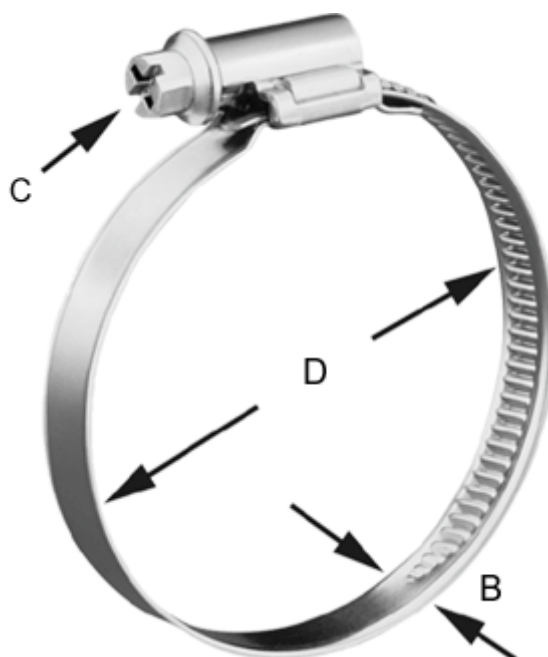

Article number: 021366352021

Description: Worm Drive Hose Clip
TORRO S 16-27/12 C7 W1

Measures

C (screw type) = C7 - 7mm

Diameter D = 16-27

Width B = 12.0